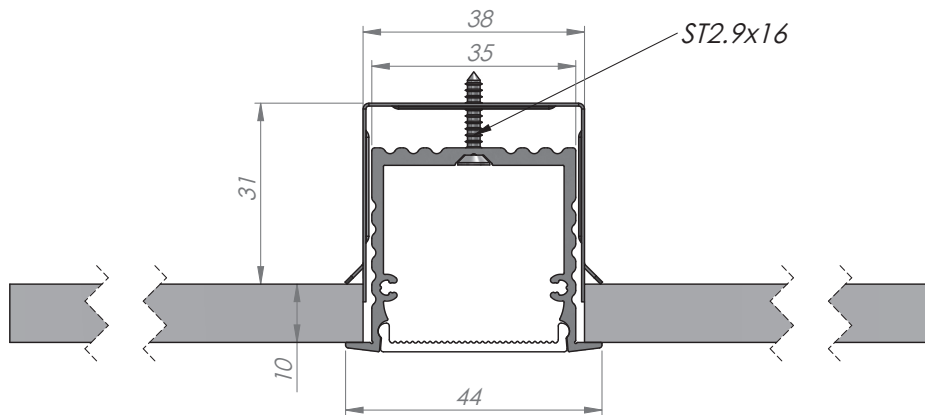

ALU PROFILSYSTEM POWER LINE 35 – KRAGENFORM VER2

Gypsum ceiling installation.

OPTION 1. W/OUT FIRE RESTRICTIONS

OPTION 2. WITH FIRE RESTRICTIONS