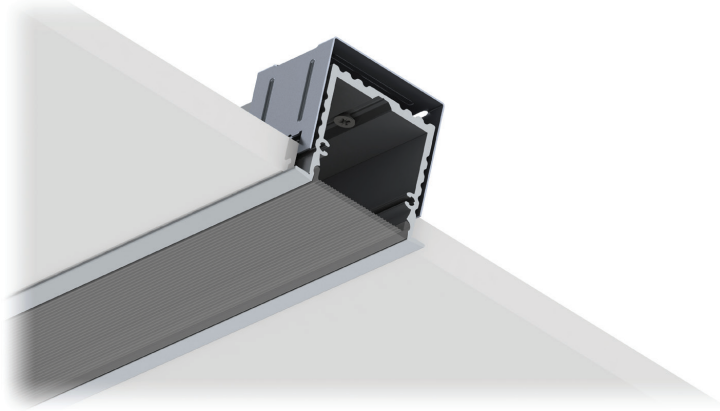

ALU PROFILSYSTEM POWER LINE 35 – KRAGENFORM VER2

Gypsum ceiling installation.

OPTION 1. W/OUT FIRE RESTRICTIONS

OPTION 2. WITH FIRE RESTRICTIONS