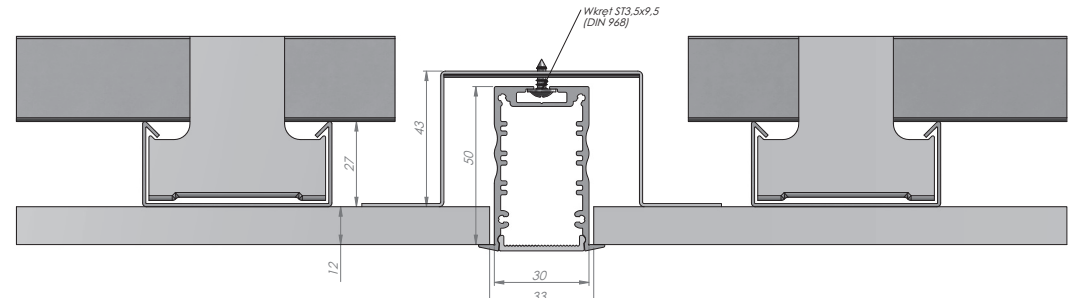

# ALU PROFILSYSTEM POWER LINE 30 – KRAGENFORM

WITH FIRE RESTRICTIONS

WITH NO FIRE RESTRICTIONS

WITH NO FIRE RESTRICTIONS