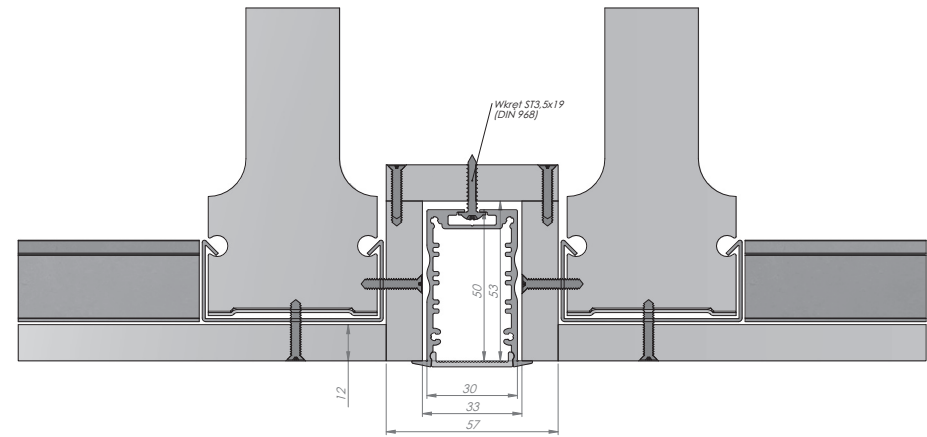

# ALU PROFILSYSTEM POWER LINE 30 – KRAGENFORM

WITH FIRE RESTRICTIONS

WITH NO FIRE RESTRICTIONS

WITH NO FIRE RESTRICTIONS