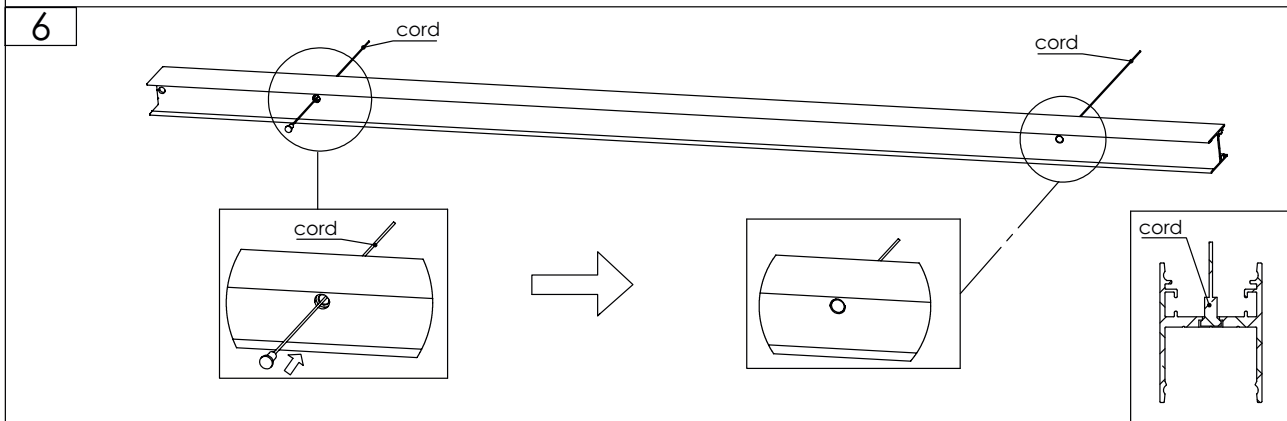

POWERLINE 30 DOUBLE (PENDANT)

DPLS (PENDANT)		Nr	Code	Comments	Quantity
	1	AL-PLSD		1 or 2[m]	1
	2	EC-PLSD		end cap	2 per 1 luminaire
	3	MC-CAB		cord, cord lock, fixity	2 per 1[m], 3 per 2[m], 4 per 3[m]
	4	AB-PLS-K/M		diffuser 1 or 2[m]	
	5	17x325 PCB with Osram Duris E5 LEDs		down LED	
	6a	AL-PLA		ceiling box profile	1 per 1 luminaire
	6b	AL-SPL		ceiling box profile	1 per 1 luminaire
	7	AL-MAS-3		ceiling box blank diffuser	1 per 1 luminaire
	8a	EC-PLA		ceiling box end cap	2 per 1 luminaire
	8b	EC-SPL		ceiling box end cap w/out screws	
	9	DIN 7982 ST2.2x13			2 per 1 EC-PLA
	10	12x300 PCB with 3528 LED		up LED	
	11	LC-SPL		linear connector	if AL-PLSD is > 3[m]
12	DIN 913 M3x4			4 per 1 connector	
13	90LCver-DPLS		90° connector	if 90°	

POWERLINE 30 DOUBLE (PENDANT)

ALL RIGHTS RESERVED

2/2