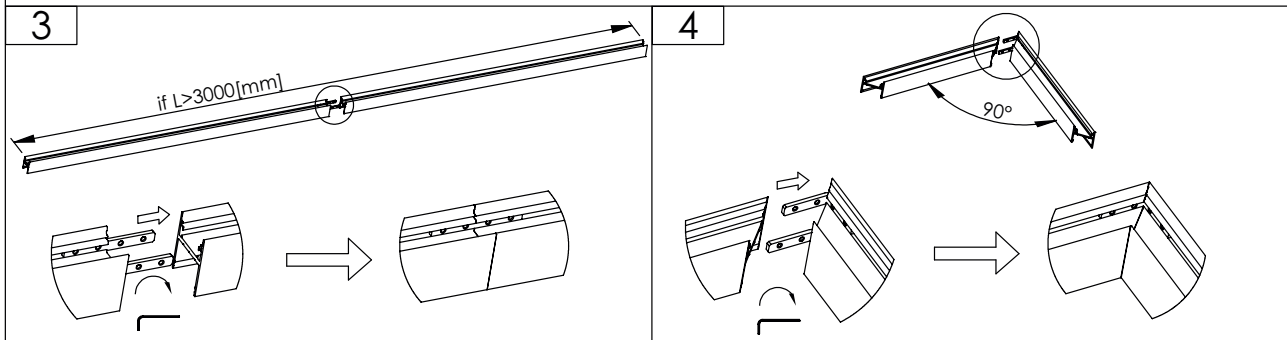

POWERLINE 30 DOUBLE (PENDANT)

DPLS (PENDANT)		Nr	Code	Comments	Quantity
	1	AL-PLSD		1 or 2[m]	1
	2	EC-PLSD		end cap	2 per 1 luminaire
	3	MC-CAB		cord, cord lock, fixity	2 per 1[m], 3 per 2[m], 4 per 3[m]
	4	AB-PLS-K/M		diffuser 1 or 2[m]	
	5	17x325 PCB with Osram Duris E5 LEDs		down LED	
	6a	AL-PLA		ceiling box profile	1 per 1 luminaire
	6b	AL-SPL		ceiling box profile	1 per 1 luminaire
	7	AL-MAS-3		ceiling box blank diffuser	1 per 1 luminaire
	8a	EC-PLA		ceiling box end cap	2 per 1 luminaire
	8b	EC-SPL		ceiling box end cap w/out screws	
	9	DIN 7982 ST2.2x13			2 per 1 EC-PLA
	10	12x300 PCB with 3528 LED		up LED	
	11	LC-SPL		linear connector	if AL-PLSD is > 3[m]
12	DIN 913 M3x4			4 per 1 connector	
13	90LCver-DPLS		90° connector	if 90°	