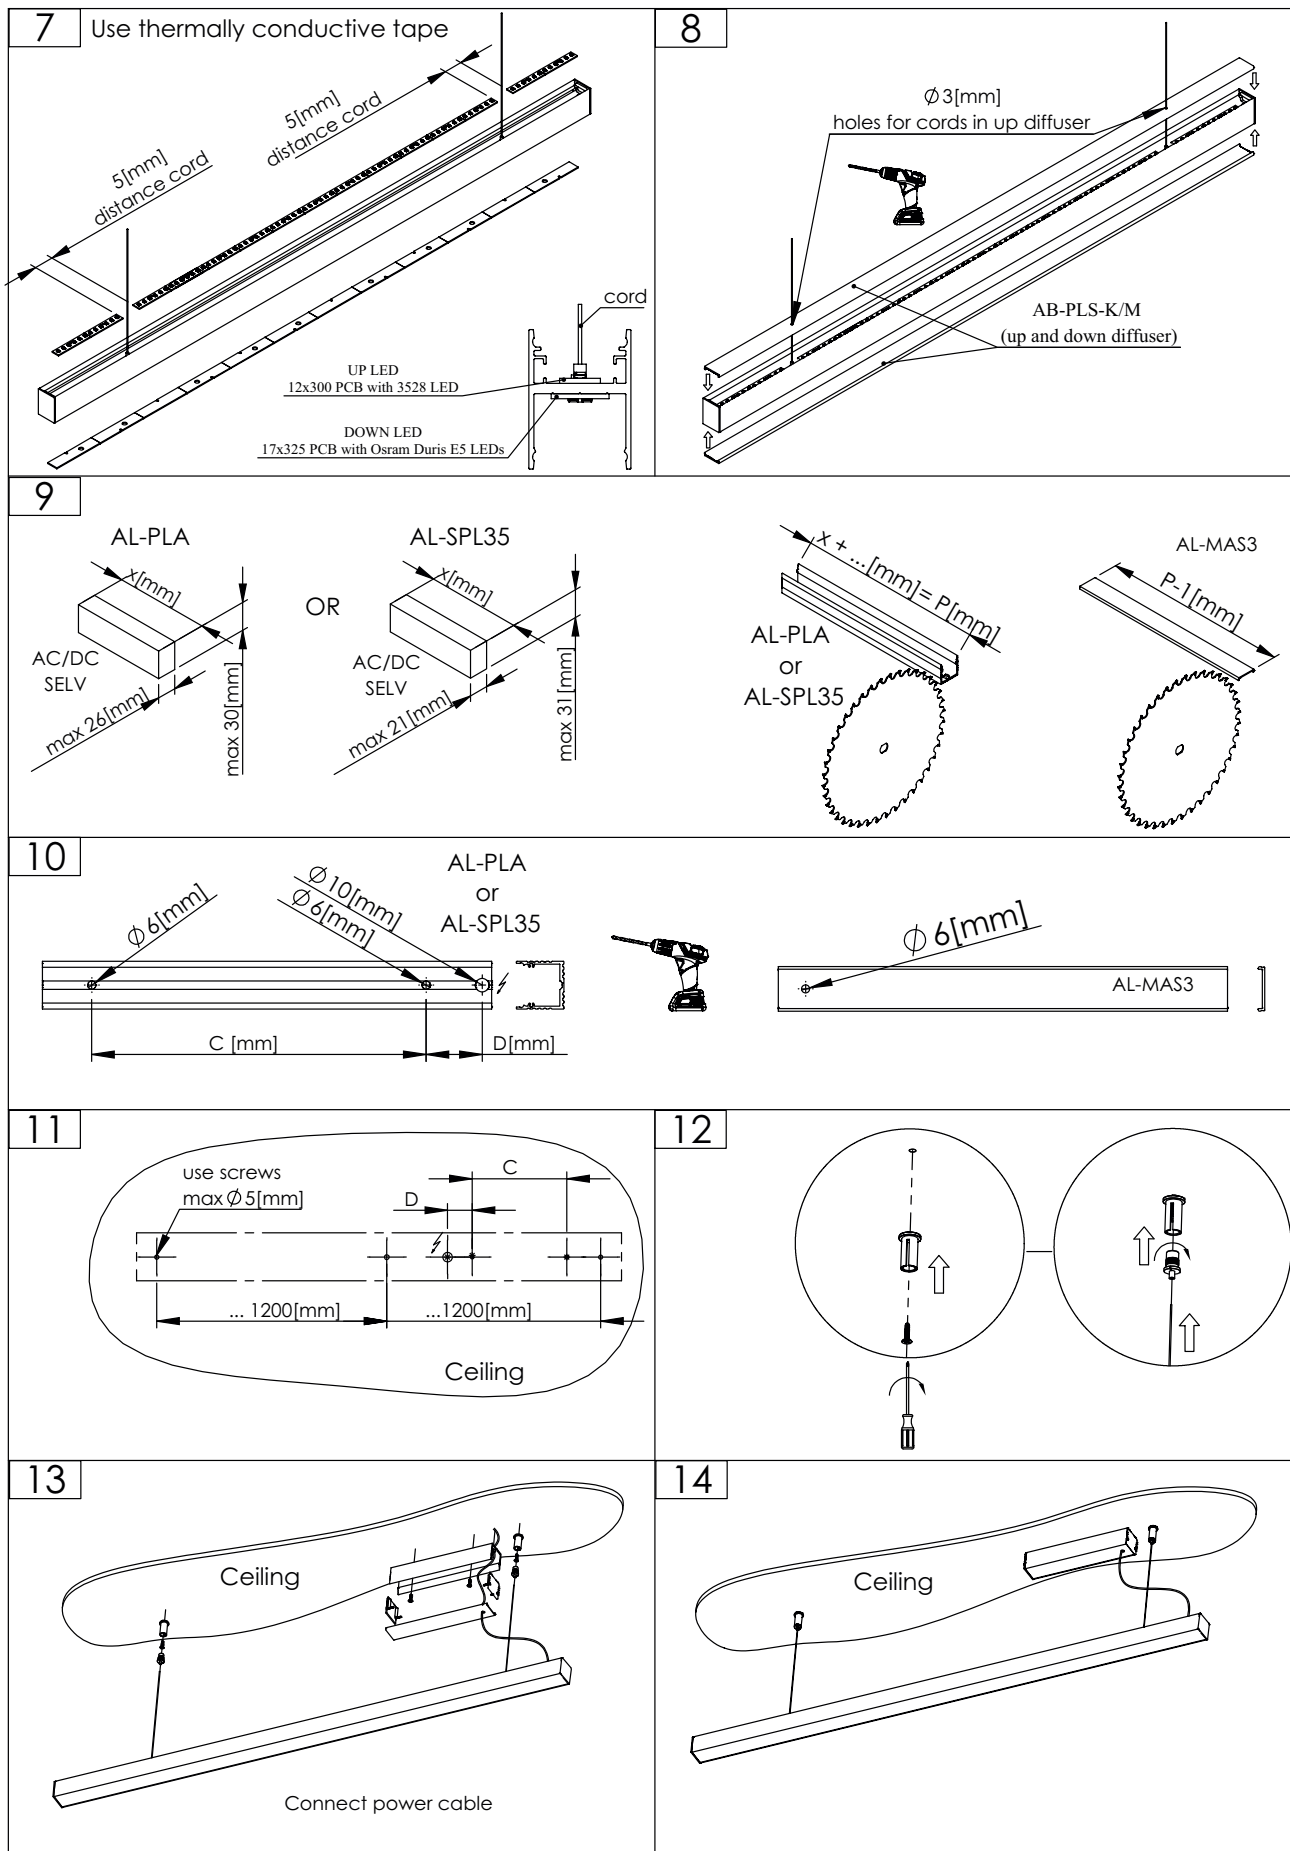

POWERLINE 30 DOUBLE (PENDANT)

DPLS (PENDANT)		Nr	Code	Comments	Quantity
	1	AL-PLSD		1 or 2[m]	1
	2	EC-PLSD		end cap	2 per 1 luminaire
	3	MC-CAB		cord, cord lock, fixity	2 per 1[m], 3 per 2[m], 4 per 3[m]
	4	AB-PLS-K/M		diffuser 1 or 2[m]	
	5	17x325 PCB with Osram Duris E5 LEDs		down LED	
	6a	AL-PLA		ceiling box profile	1 per 1 luminaire
	6b	AL-SPL		ceiling box profile	1 per 1 luminaire
	7	AL-MAS-3		ceiling box blank diffuser	1 per 1 luminaire
	8a	EC-PLA		ceiling box end cap	2 per 1 luminaire
	8b	EC-SPL		ceiling box end cap w/out screws	
	9	DIN 7982 ST2.2x13			2 per 1 EC-PLA
	10	12x300 PCB with 3528 LED		up LED	
	11	LC-SPL		linear connector	if AL-PLSD is > 3[m]
12	DIN 913 M3x4			4 per 1 connector	
13	90LCver-DPLS		90° connector	if 90°	

POWERLINE 30 DOUBLE (PENDANT)

ALL RIGHTS RESERVED

2/2