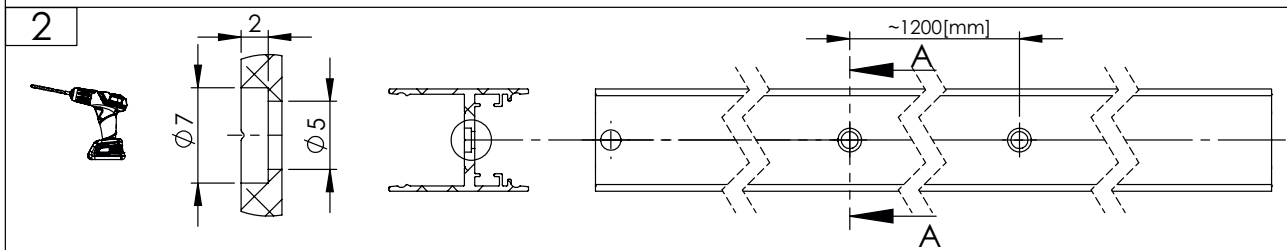

POWERLINE 30 DOUBLE (PENDANT)

DPLS (PENDANT)		Nr	Code	Comments	Quantity
	1	AL-PLSD		1 or 2[m]	1
	2	EC-PLSD		end cap	2 per 1 luminaire
	3	MC-CAB		cord, cord lock, fixity	2 per 1[m], 3 per 2[m], 4 per 3[m]
	4	AB-PLS-K/M		diffuser 1 or 2[m]	
	5	17x325 PCB with Osram Duris E5 LEDs		down LED	
	6a	AL-PLA		ceiling box profile	1 per 1 luminaire
	6b	AL-SPL		ceiling box profile	1 per 1 luminaire
	7	AL-MAS-3		ceiling box blank diffuser	1 per 1 luminaire
	8a	EC-PLA		ceiling box end cap	2 per 1 luminaire
	8b	EC-SPL		ceiling box end cap w/out screws	
	9	DIN 7982 ST2.2x13			2 per 1 EC-PLA
	10	12x300 PCB with 3528 LED		up LED	
	11	LC-SPL		linear connector	if AL-PLSD is > 3[m]
12	DIN 913 M3x4			4 per 1 connector	
13	90LCver-DPLS		90° connector	if 90°	

POWERLINE 30 DOUBLE (PENDANT)

ALL RIGHTS RESERVED

2/2