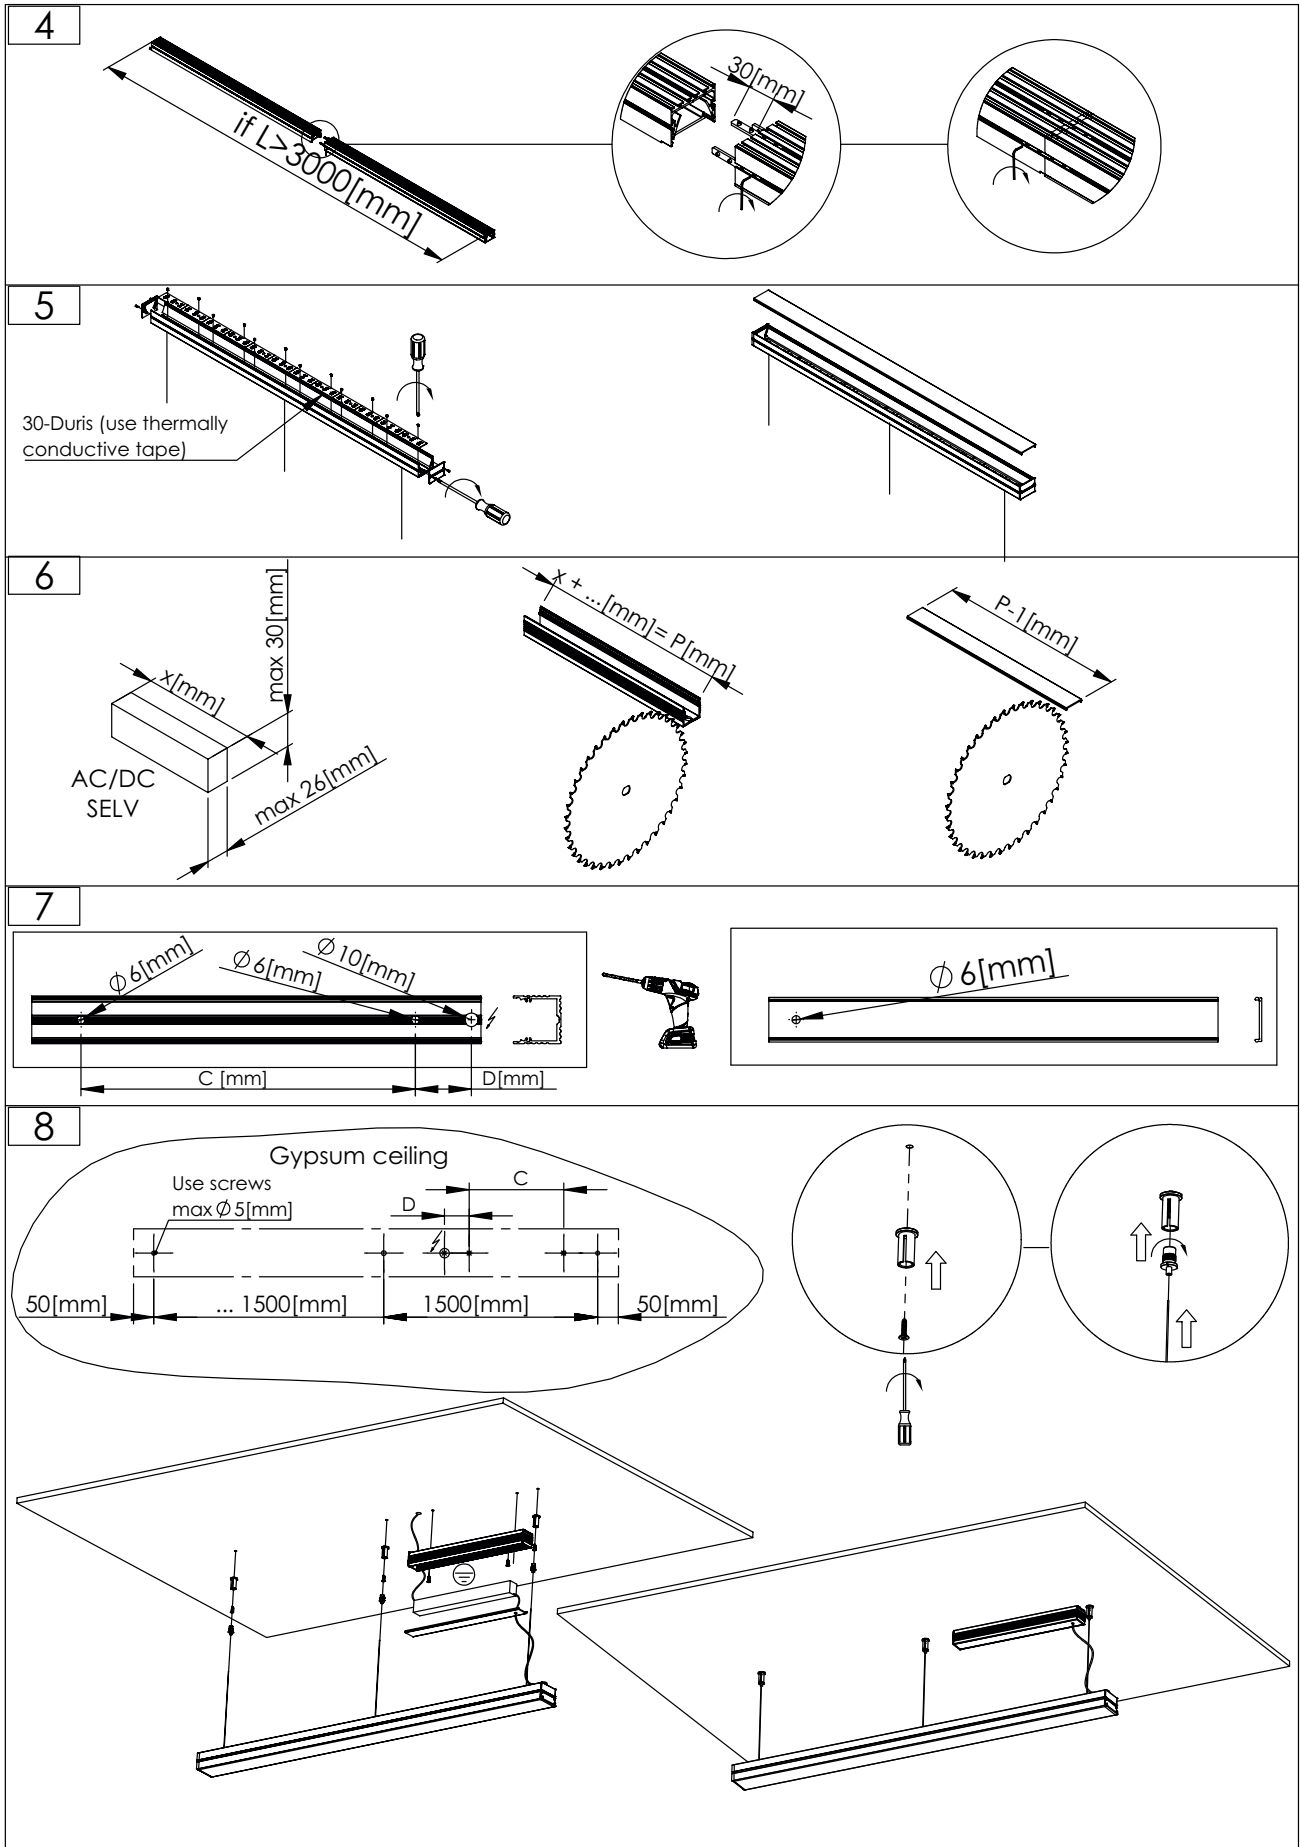

MULTI POWERLINE 55 (PENDANT)

ALL RIGHTS RESERVED

2/2